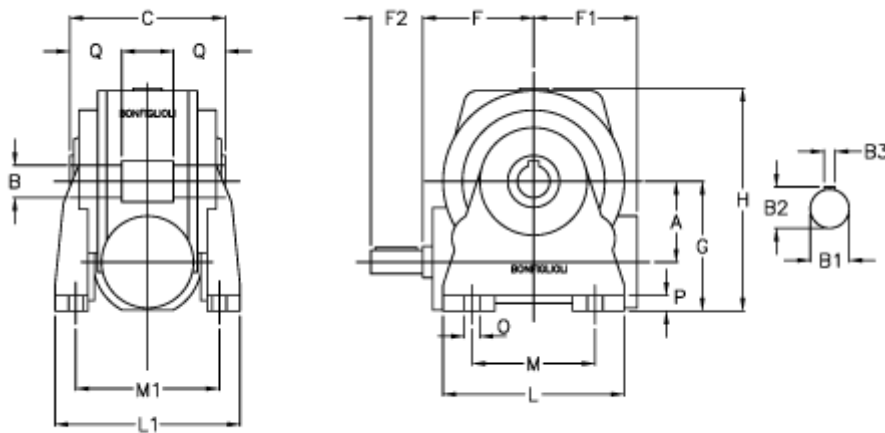

Data Sheet

Article number: 3901250020100

Description: Worm gear with solid input shaft
VF 250N-20-HS

Measures

a	= 250.0	F1 = 277	O = 33.0
B	= 110	F2 = 110	P = 30
B1	= 55	g = 380	Q = 85.0
B2	= 59.0	H = 645.0	
B3	= 16	L = 520	
C	= 320	L1 = 380	
Description	= VF 250N-xx-HS	m = 400	
F	= 276.0	M1 = 310.0	